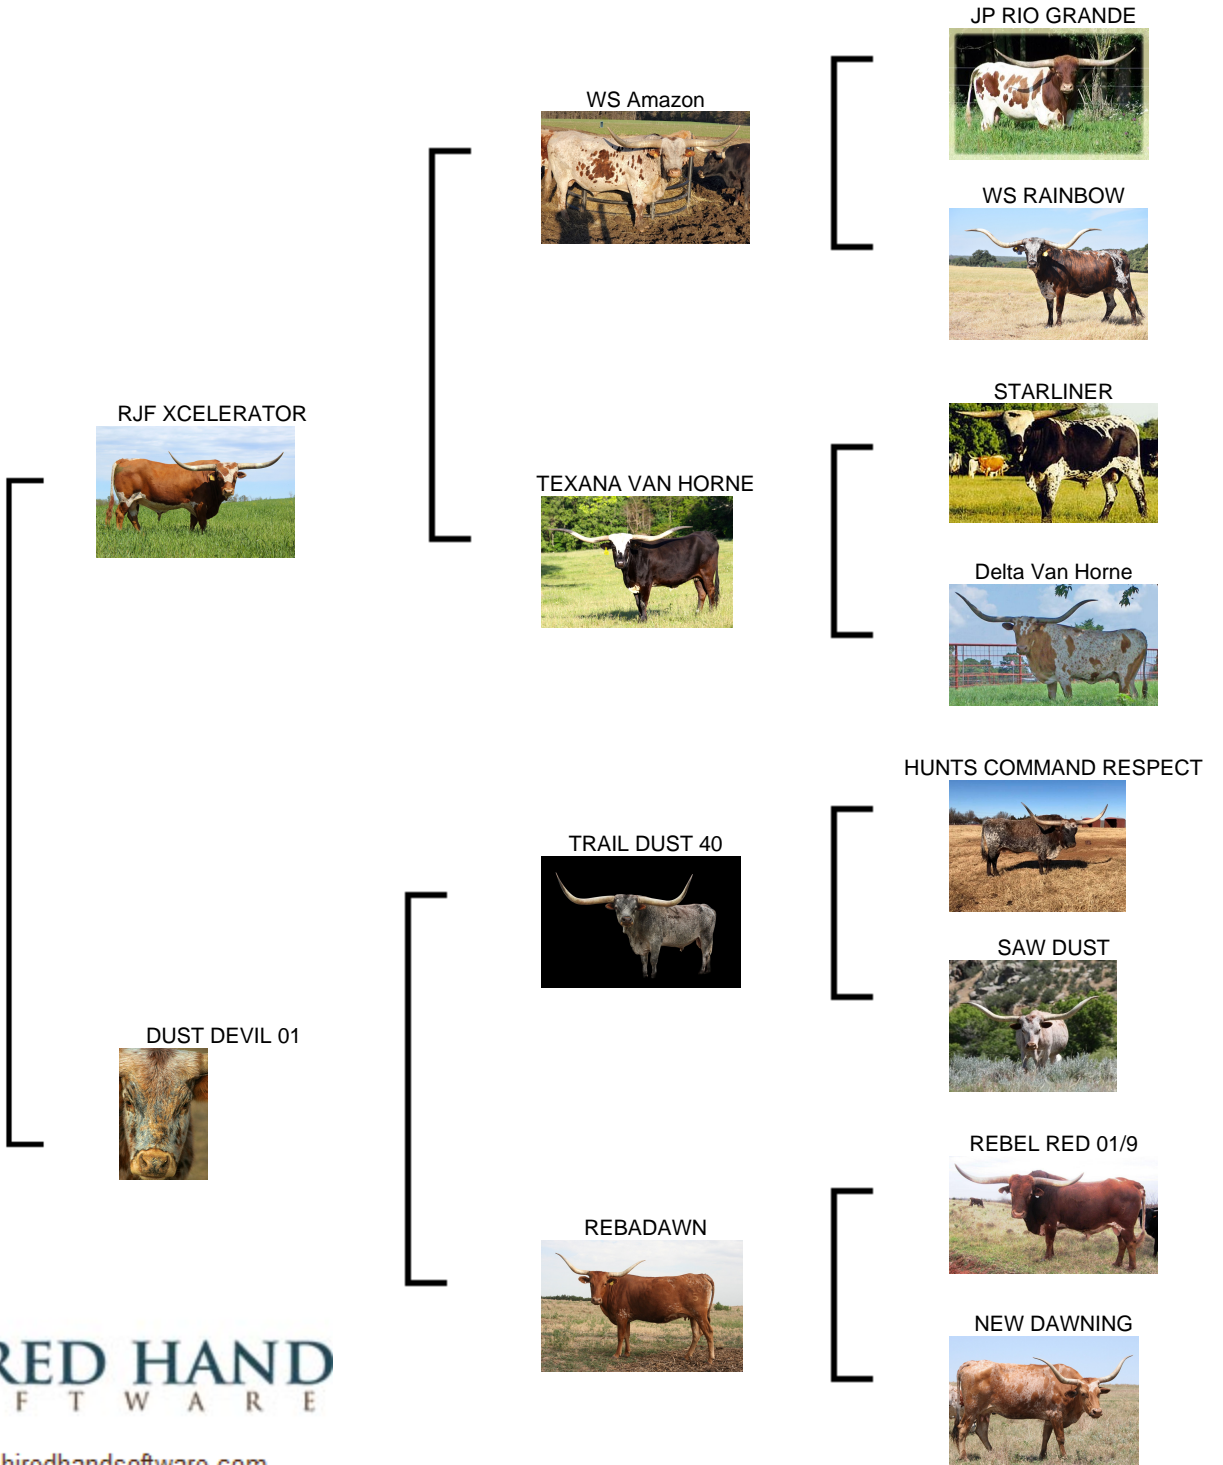

**XCL 438**

**Date of Birth:** 11/06/2018  
**Registration 1:** Pending  
**Breeder:** Big Valley Longhorns  
**Owner:** Big Valley Longhorns

XCL 438

<http://www.hiredhandsoftware.com>