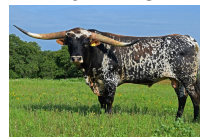

### FIREFLY 1/34

**Date of Birth:** 05/14/2021  
**Registration 1:** CI338878  
**Sale Price:** \$  
**Breeder:** Big Valley Longhorns  
**Owner:** Big Valley Longhorns

Very friendly and will eat cubes from your hands. She milks good and is an excellent mother. Click on the breeding tab for her bull exposure information.

**TTT:** 51.8750 on 09/18/2023

FIREFLY 1/34

LAG FIRE

Iron Butterfly

JET LAG

DRAGON FIRE

DRAG IRON

SL JUST AMAZING